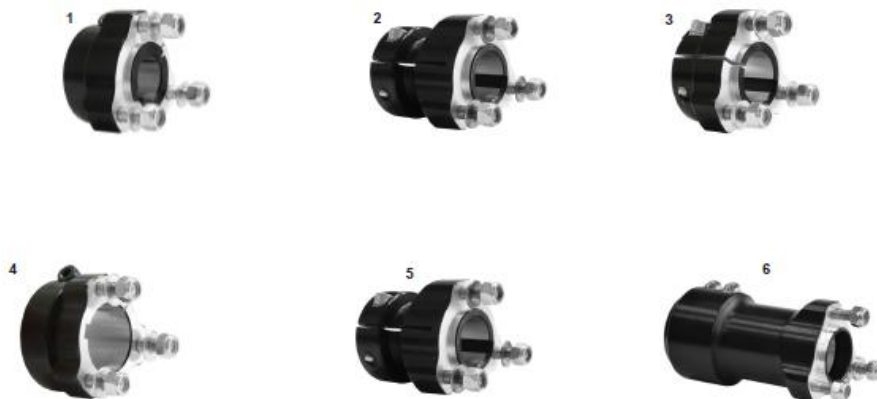

REAR WHEEL HUBS BLACK

ES COD	ITEMS	ITEMS	PRICE (税込)
1	FMN.00568 リアホイールハブ 25x40 Black	Rear Wheel Hub 25x 40 Black Comp.	¥ 12,320
2	FMN.00851 リアホイールハブ 25x75 Black	Rear Wheel Hub 25x 75 Black Comp.	¥ 12,980
3	FMN.00930 リアホイールハブ 30x35 Black	Rear Wheel Hub 30x 40 Black Comp.	¥ 12,320
4	FMN.00850 リアホイールハブ 30x40 Black	Rear Wheel Hub 30x 40 Black Comp.	¥ 12,320
5	FMN.00735 リアホイールハブ 30x75 Black	Rear Wheel Hub 30x 75 Black Comp.	¥ 12,980
6	FMN.04160	Rear Wheel Hub 40x125 Black 2screw Comp.	¥ 16,940