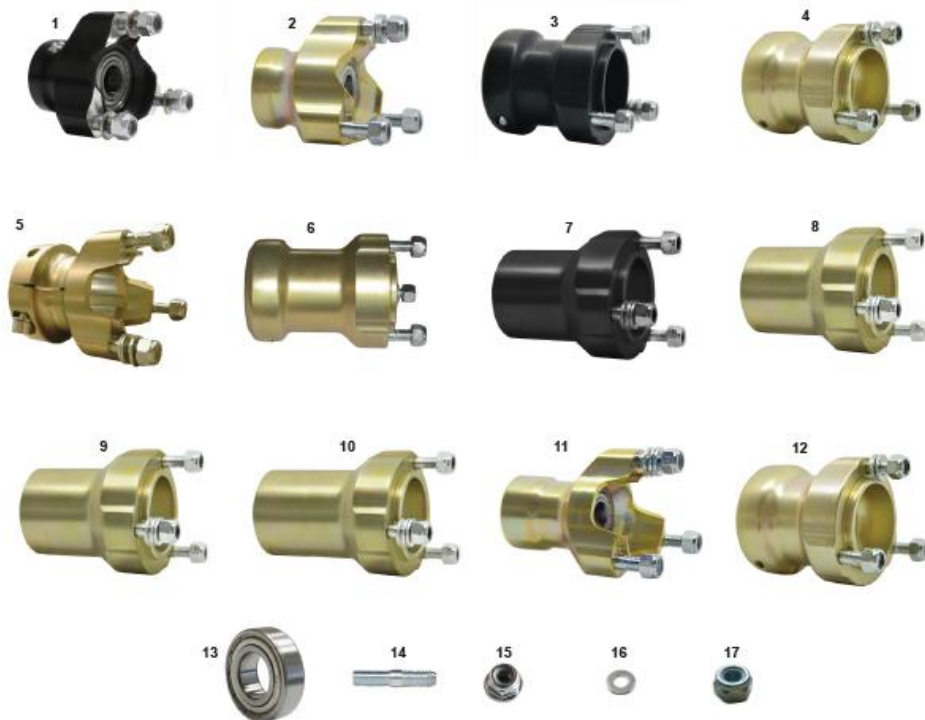

FRONT WHEEL HUBS

ES COD	ITEMS	ITEMS	PRICE (税込)	
1	FMG.00840	フロントホイールハブ 100 D17 Short GOLD	Front hub OKJ 17 short gold complete	¥ 14,300
2	FMN.00840		Front hub DD 17 short complete	
3	FMN.05666		Front hub KZ 40x80 R2.0 al. black compl	
4	FMG.05666	フロントホイールハブ KZ D40x80 R2	Front hub KZ 40x80 R2.0 alu. gold compl.	¥ 26,400
5	FMG.00321		Front hub KZ 40x82alu. gold complete	
6	AFS.05688		Front hub KZ 40x96 R2.0 magn.	¥ 28,050
7	FMN.05664		Front hub Kf 25x80 R2.0 alu. black compl.	
8	FMG.05664		Front hub Kf 25x80 R2.0 alu. gold compl.	
9	AFS.05685	MAG フロントホイールハブ 25x82 R2	Front hub OK 25x82 R2.0 magn	¥ 28,600
10	AFS.05686	MAG フロントホイールハブ 25x93 R2	Front hub OK 25x93 R2.0 magn	¥ 28,600
11	FMG.05452		Alu front hub 17 med double bearing compl	¥ 14,300
12	AFS.05687	MAG フロントホイールハブ KZ D40x80 R2	Magnesium front hub KZ 40x80 R2.0 MG	¥ 28,600
13	AFN.00008	ホイールベアリング 6003ZZ	Bearing 6003 Front Hub	¥ 660
13		フロントハブベアリング 6905ZZ D25	Bearing front hub Ø25	¥ 1,320
13		フロントハブベアリング 6805ZZ D25	Bearing 6805 Front Wheel Hub Ø25	¥ 1,320
14	AFS.00126	ホイールハブスタットホルト M8	Prisoner M8	¥ 330
15	AFN.05230		High flanged self-locking M8 nut	
16	AFN.00350		Washer 8,5-16x1,5	
17	AFN.00128		Nut M8 high self-locking	¥ 66