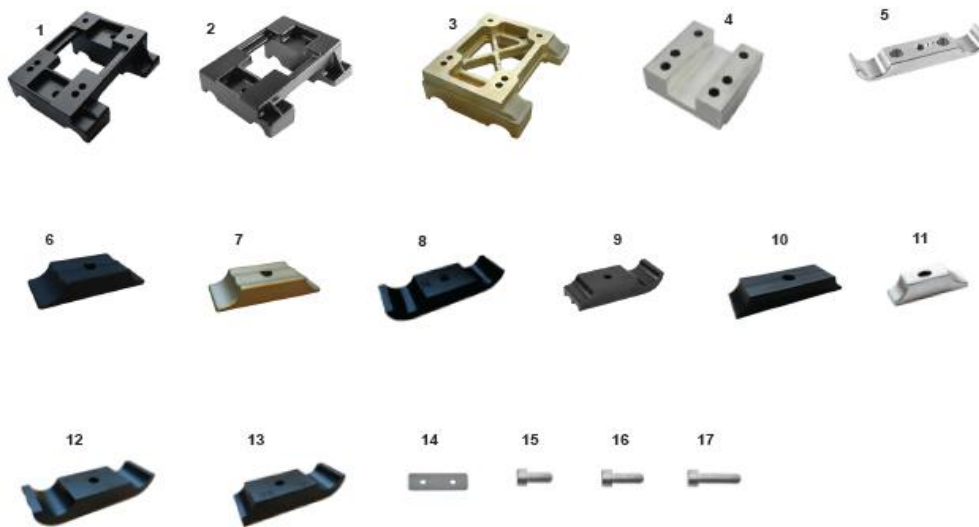

ENGINE MOUNT

ES COD	ITEMS	ITEMS	PRICE (税込)	
1	FFN.00899	エンジンマウント MAG 30mm	Engine Mount Magn.30 CRG	¥ 19,800
1	FFN.00072	エンジンマウント MAG 32mm	Engine Mount Magn.32 CRG	¥ 19,800
2	FFN.00899NOFORI		Engine mount no holes magn. 30 Rotax-X30	
3	AFS.06300		Engine Mount Magn 30 CRG Rok-X30	
4	FL1.01471		Comer engine mount Puffo aluminum	
5	FK0.03264		Rear DD2 engine mount complete 30/32+2	
6	SAN.06449		Engine mount clamp aluminium short black	
7	SAG.06449		Engine mount clamp aluminium short gold	
8	FFN.00074		Engine mount clamp 32 mg	
7	FFN./0074	エンジンマウントロア MAG 32mm	Engine Mount Bracket Mg. CRG 32	¥ 5,500
8	FVO.00074		Engine mount bracket mg CRG 32	
9	FVO./0074		Engine mount bracket mg CRG 32 rounded	
10	SAN.02885		Engine mount clamp DD2 32 aluminum	
11	FL1.01437		Engine mount aluminum Comer	
12	FFN.01820		Engine mount bracket mg 28 92 cadet	
13	FFN./1820		Engine mount bracket mg 28 92 cad. rounded	
15	AFN.02844		M 10x25 socket head screw	
16	AFN.04565		M 10x35 socket head screw	
17	AFN.00279		M 10x40 socket head screw	
14	SZO.00974		Engine mount plate DD2