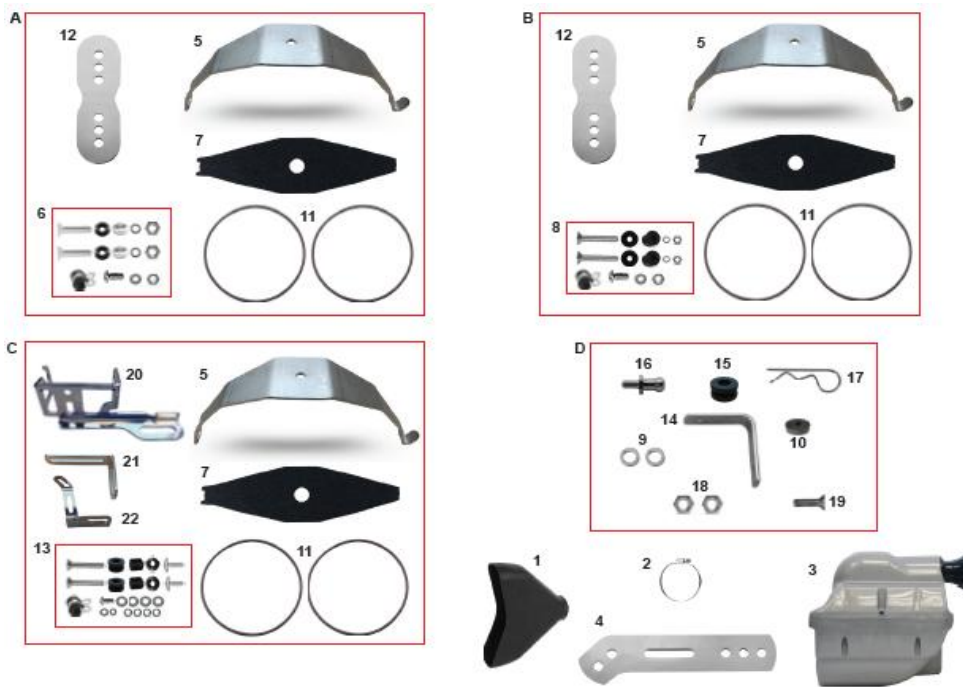

FILTERS

ES COD	ITEMS	ITEMS	PRICE (税込)
1	AFS.00988	ブレーキダクト プラスチック	¥ 9,900
2	AFN.00955	ブレーキダクト プラスチック	
3	AFS.03875	ブレーキダクト プラスチック	
3	AFS.04585	ブレーキダクト プラスチック	¥ 40,700
4	SC0.01962	ブレーキダクト プラスチック	¥ 40,700
A	FK0.01936	インテークサイレンサーサポート Kit KF	¥ 13,750
B	FK0.01933	インテークサイレンサーサポート Kit KZ	
C	FK0.06877	インテークサイレンサーサポート Kit MINI	
5	AML.01933	インテークサイレンサーサポート	¥ 6,600
6	PMV.FILTRO.OK	スクロウマウントキット空気フィルター OK	
7	AFS.01935	インテークサイレンサーサポートステー KZ	¥ 1,100
8	PMV.FILTRO.KZ	スクロウマウントキット空気フィルター KZ	
9	AFN.00105	ワッシャー 6.5x12x1.5	¥ 55
10	AFS.00258	フロアパネルラバー	¥ 110
11	AFN.00248	ウォーターポンプ駆動ベルト 2000	
12	SC0.01934	インテークサイレンサーサポートステー KZ	¥ 3,300
13	PMV.FILTRO.MINI	スクロウマウントキット空気フィルター MINI	
D	FK0.02317	プレートフィルターサポート DD2 アッセンブリ完全	
14	SZ0.02317	プレートフィルターサポート DD2	
15	AFS.04522	フロントフェアリングラバー KG	¥ 220
16	SBN.00103	フロントフェアリングサポートピボット	¥ 1,485
17	SZ0.00102	フロントフェアリングサポートピン	¥ 902
18	AFN.00106	ナット M6 低セルフロック	
19	AFN.00261	M 6x 20 countersunk head screw	
20	SC0.06857	燃料フィルターサポート Mini Racing	
21	SC0.06858	空気フィルターサポート Mini Racing part 1	
22	SC0.06859	空気フィルターサポート Mini Racing part 2